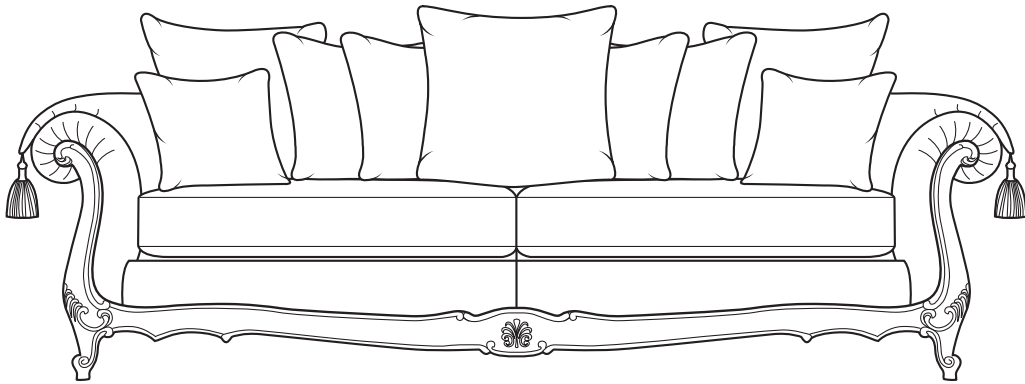

VALENTINO

4 SEATER

—29cm / 11.5"— | 208cm / 82" | —29cm / 11.5"—

77cm / 30"

100cm / 40"

51cm / 20"

77cm / 30"

270cm / 106"

Overall Height	Overall Width	Overall Depth	Arm Height	Back Height of Frame	Seat Height	Arm Width	Inside Width Arm to Arm	Seat Depth to Cushions	Seat Depth no Cushions
100cm / 40"	270cm / 106"	99cm / 39"	77cm / 30"	77cm / 30"	51cm / 20"	29cm / 11.5"	208cm / 82"	51cm / 20"	74cm / 29"

Seating sizes vary to a great extent and particularly wherever there are soft cushions involved, this is magnified with front of seat to back cushion depths, whilst formal back cushions will vary with age and plumping. It is essential to note that scatter back cushion depths will adjust from which point you measure, overtime and with plumping, the accurate measurement does not exist as it will resize each and every time you enjoy its comfort.