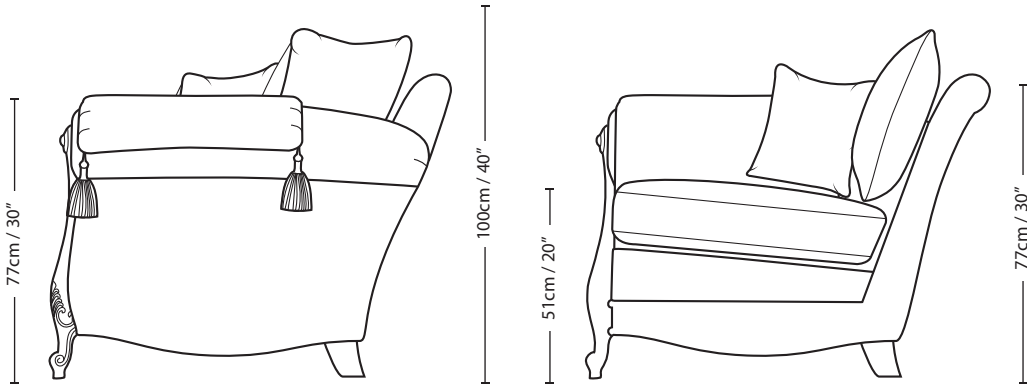

VALENTINO

4 SEATER

—29cm / 11.5"— | 208cm / 82" | —29cm / 11.5"—

77cm / 30"

100cm / 40"

51cm / 20"

77cm / 30"

270cm / 106"

Overall Height	Overall Width	Overall Depth	Arm Height	Back Height of Frame	Seat Height	Arm Width	Inside Width Arm to Arm	Seat Depth to Cushions	Seat Depth no Cushions
100cm / 40"	270cm / 106"	99cm / 39"	77cm / 30"	77cm / 30"	51cm / 20"	29cm / 11.5"	208cm / 82"	51cm / 20"	74cm / 29"

Seating sizes vary to a great extent and particularly wherever there are soft cushions involved, this is magnified with front of seat to back cushion depths, whilst formal back cushions will vary with age and plumping. It is essential to note that scatter back cushion depths will adjust from which point you measure, overtime and with plumping, the accurate measurement does not exist as it will resize each and every time you enjoy its comfort.